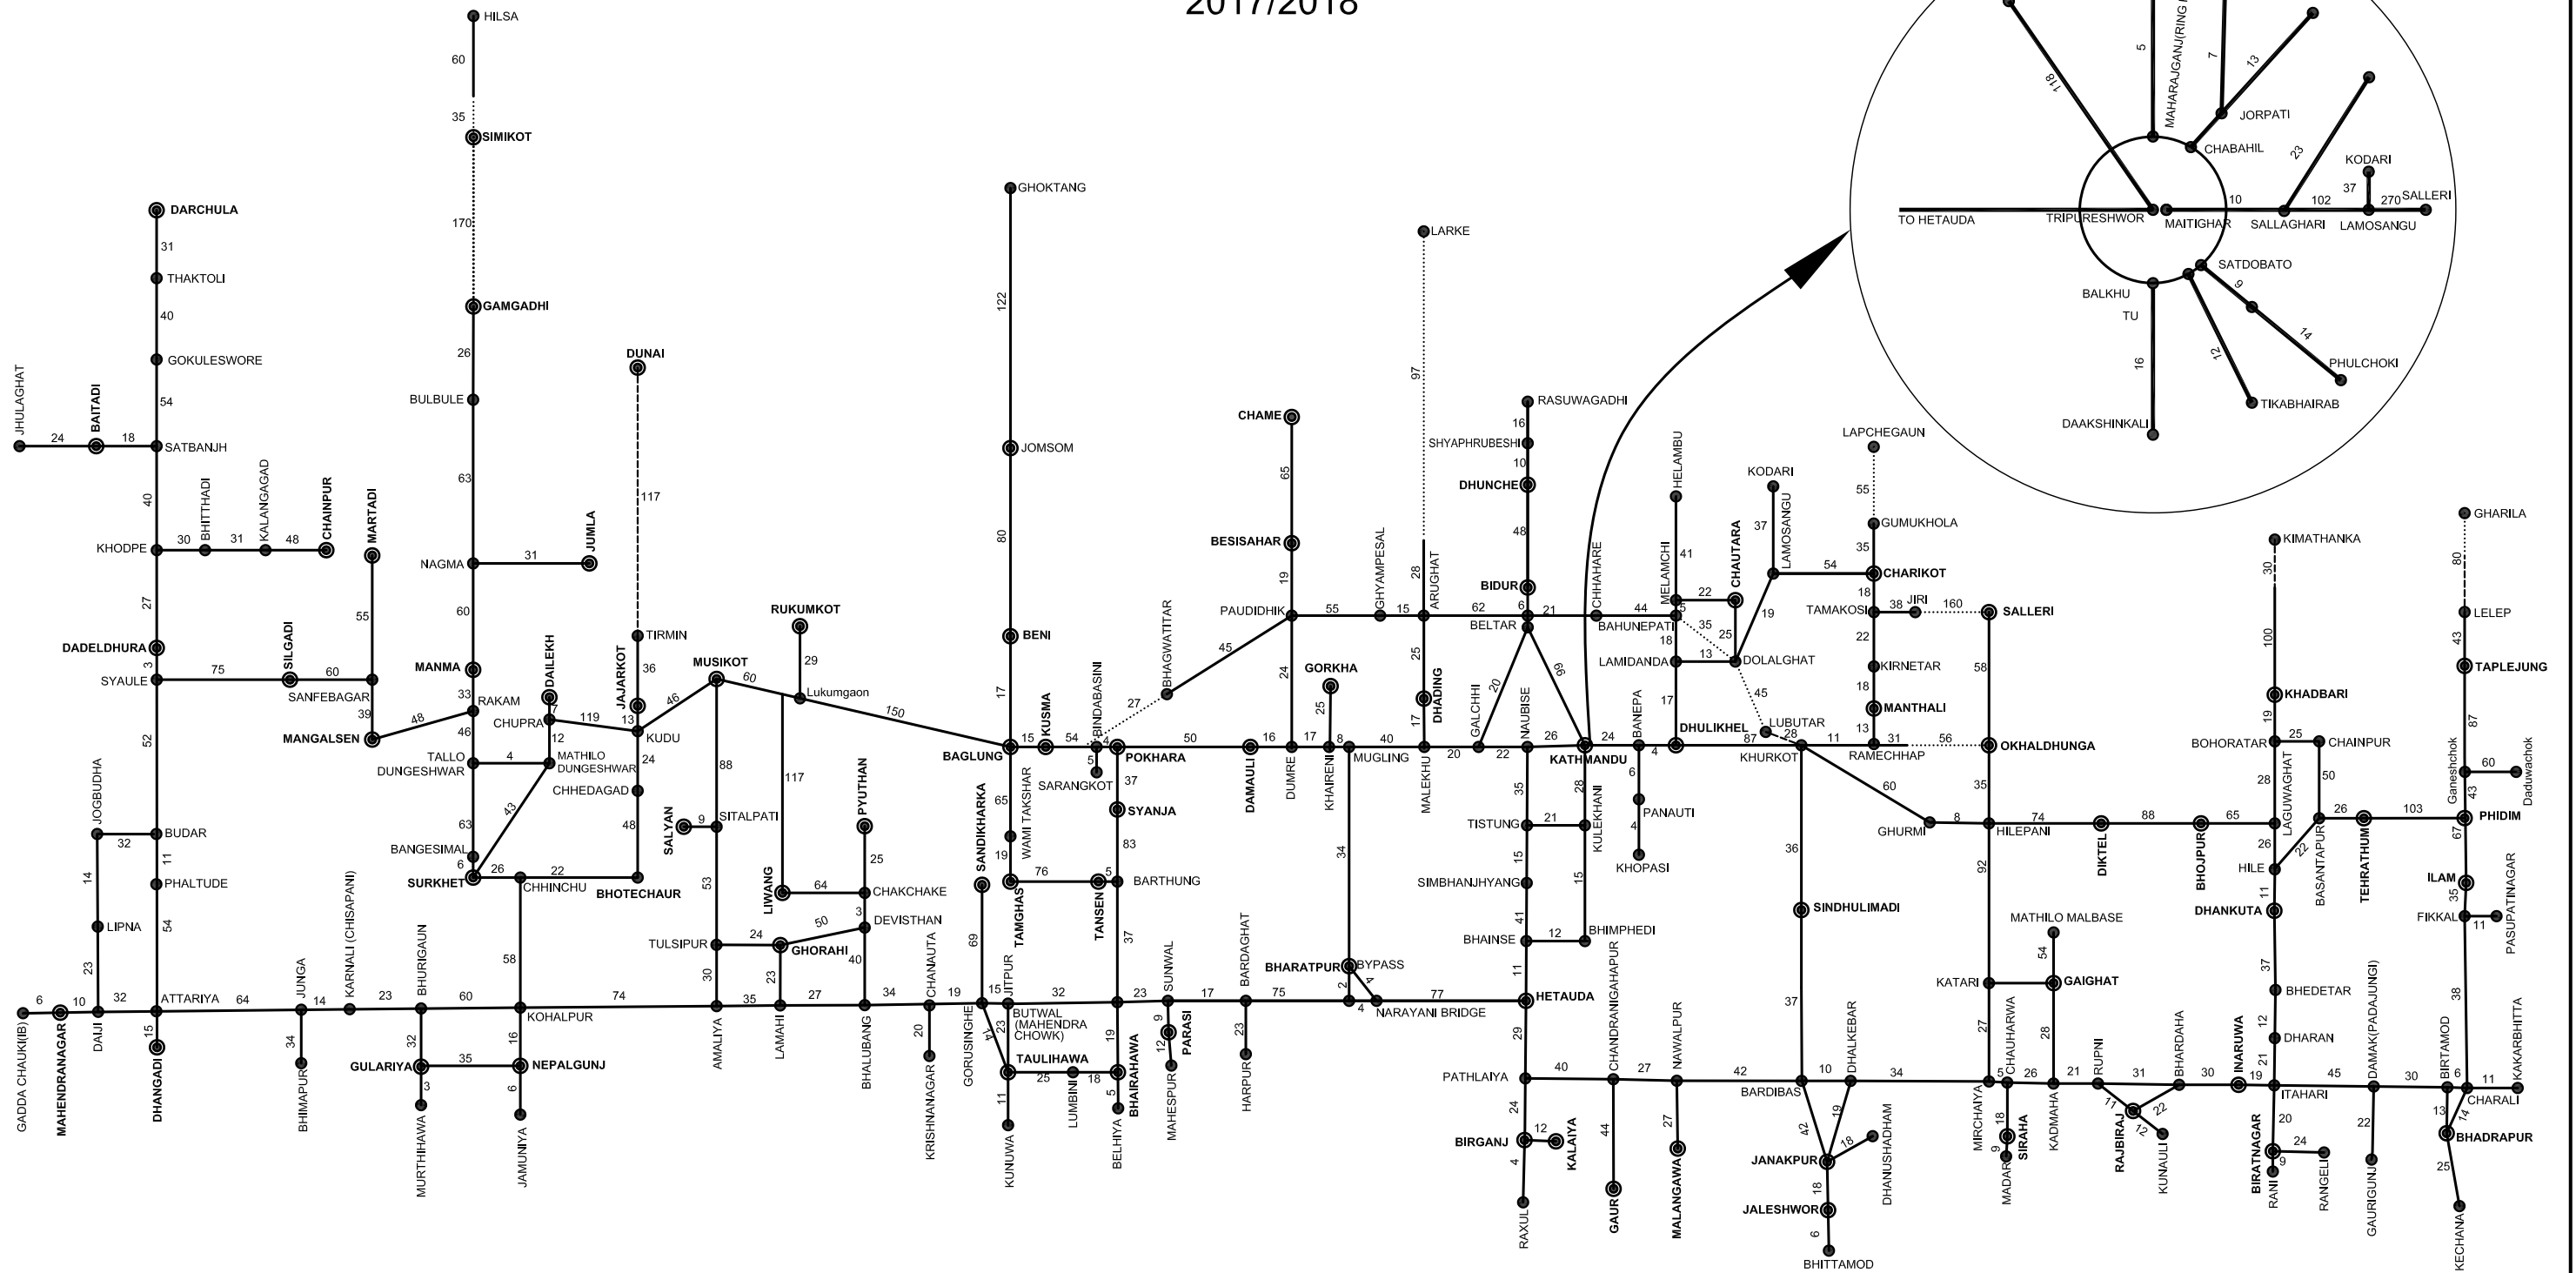

SCHEMATIC DIAGRAM OF STRATEGIC ROAD NETWORK 2017/2018

Legend

- Existing Road
- Under Construction Road
- Planned Road

All Lengths Shown are in Kilometer